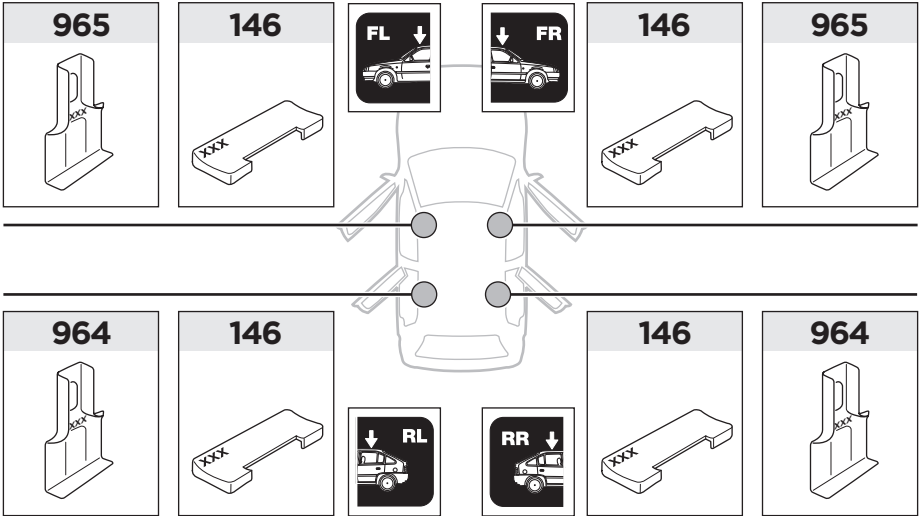

2

SCION xB, 5-dr Hatchback, *08-16

TOYOTA Corolla Rumion, 5-dr Hatchback, 07-16