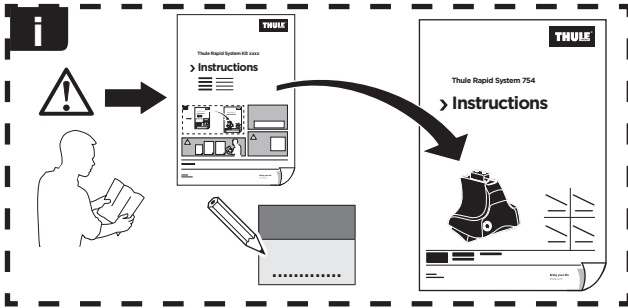

# > Instructions

**SCION xB**, 5-dr Hatchback, \*08-16

**TOYOTA Corolla Rumion**, 5-dr Hatchback, 07-16

\*North America

ISO 11154-E

146 x4

964 x2

965 x2