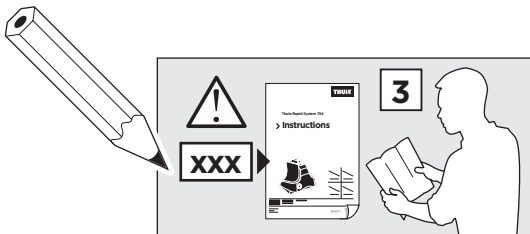

2

SCION xB, 5-dr Hatchback, *08-16

TOYOTA Corolla Rumion, 5-dr Hatchback, 07-16