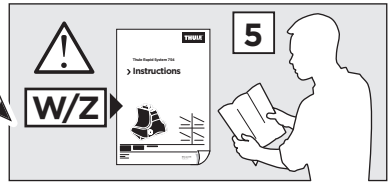

3

	W (mm)	Z (mm)	W (inch)	Z (inch)
SCION xB, 5-dr Hatchback, *08-16	530	700	20 ⁷/₈	27 ¹/₂
TOYOTA Corolla Rumion, 5-dr Hatchback, 07-16	530	700	20 ⁷/₈	27 ¹/₂